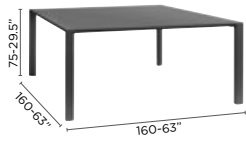

party table H

party table M

bar H

bar H with teak

dining table 160x160

dining table 80x80

coffee table S

low table A

high bistro table H

counter bistro table M

bistro table D

Selecta

What better way to spend your dinner than with friends, family or guests? Selecta offers a wide range of tables in a variety of sizes with ceramic tops: from the extendable table, which seats up to 12 people, to the cosy and practical bistro tables, available in 3 heights. Finish off your seating area with a range of dining and lounge chairs.