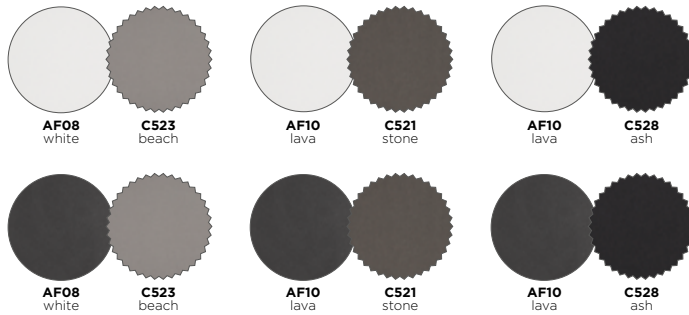

lounge chair – 2,5-seater – coffee table A – lounge

lounge chair — 2,5-seater — coffee table S — lounger

Cubic

MATERIALS

  frame: pca | cushion set: fabric (FDF)

 frame: pca | table top: ceramic (11mm/0.43")