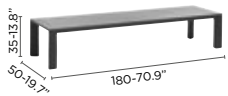

party table H

party table M

bar H

bar H with teak

dining table 160x160

dining table 80x80

coffee table S

low table A

high bistro table H

counter bistro table M

bistro table D

Selecta

What better way to spend your dinner than with friends, family or guests? Selecta offers a wide range of tables in a variety of sizes with ceramic tops: from the extendable table, which seats up to 12 people, to the cosy and practical bistro tables, available in 3 heights. Finish off your seating area with a range of dining and lounge chairs.