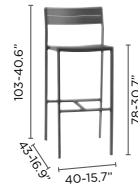

FEATURES

stackable chairs

double layer on
loungers

wheels on
loungers

velcro fixation
for seat cushions

dining armchair
optional teak armrest

barstool 78h

barstool 62h