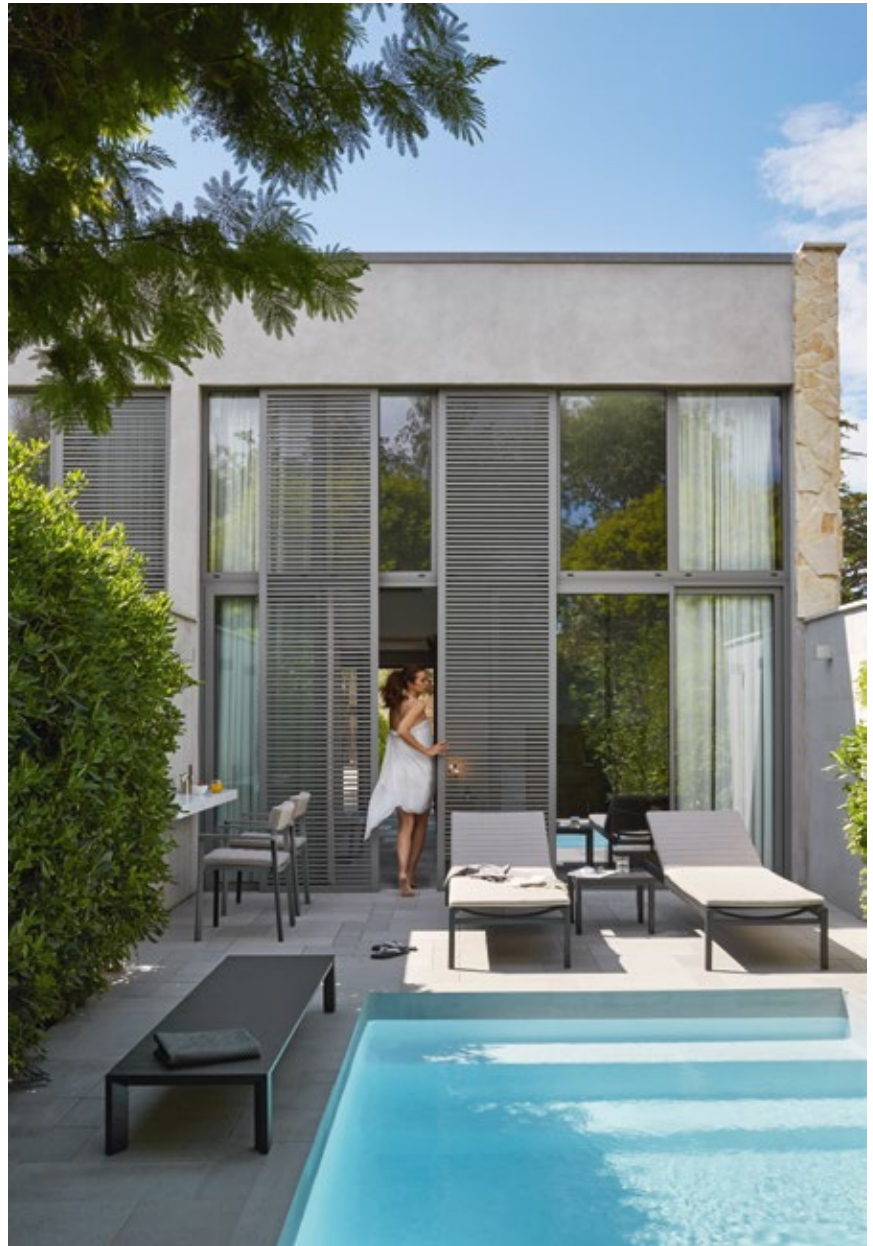

lounger — Metris dining armchair — Metris side table S — Metris low table A