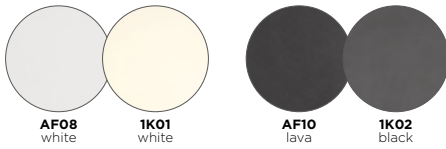

deck chair
optional teak armrest

footrest

lounger

lounger with arm
optional teak armrest

Selecta

MATERIALS

frame: pca | table top: ceramic (6mm/0.24")

AF08
white