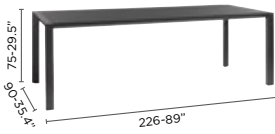

dining table 226x90

dining table 160x80

dining table 80x80

high bistro table H

counter bistro table M

bistro table D

Alexa

Stackable. Foldable. Comfortable. With a playful Batyline® finishing, the collection offers a welcome variety to any setting. Our Alexa chairs have everything in store to create perfect outdoor pleasure. Alexa's aluminium frame in lava and white combines beautifully with the natural teak top in the extendable, round or bistro tables. Trespa® tops are another option for your demanding projects, guaranteeing easy maintenance and perfect durability.