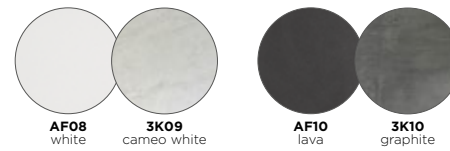

lounge chair – 2,5-seater – coffee table A – lounge

lounge chair — 2,5-seater — coffee table S — lounger

Cubic

MATERIALS

  frame: pca | cushion set: fabric (FDF)

 frame: pca | table top: ceramic (11mm/0.43")