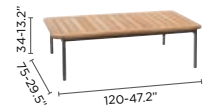

velcro fixation

waterproof

FOAM TYPE

type 3
laminated fabric +
outdoor foam (QDF)

dining armchair

barstool 77,5h

barstool 60,5h

lounge chair

3-seater

coffee table S

coffee table A

side table B

tray table C

clean

timeless

smart lines