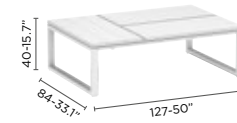

lounge chair

3-seater

left double seat