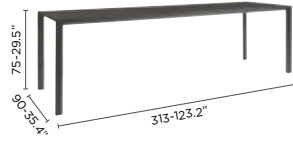

dining table 160x80

high dining table M 226x90