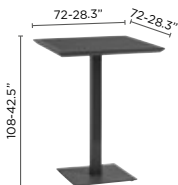

dining table 226x90

dining table 160x80

dining table 80x80

high bistro table H

counter bistro table M

bistro table D

Alexa

Stackable. Foldable. Comfortable. With a playful Batyline® finishing, the collection offers a welcome variety to any setting. Our Alexa chairs have everything in store to create perfect outdoor pleasure. Alexa's aluminium frame in lava and white combines beautifully with the natural teak top in the extendable, round or bistro tables. Trespa® tops are another option for your demanding projects, guaranteeing easy maintenance and perfect durability.