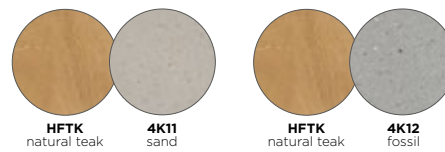

┌ frame: teak | table top: ceramic (9mm/0.35")