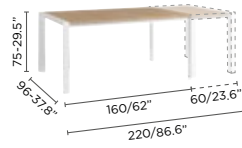

counter bistro table M