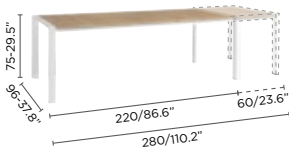

extendable table 220-280x96

high bistro table H

extendable table 160-220x96