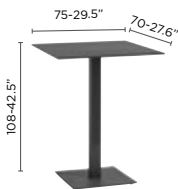

high bistro table H

counter bistro table M

bistro table D

Natural

The Natural collection brings so much to the table. Available in different heights and sizes, these teak tables form the perfect match for other aluminium collections. Square or rectangular? It's your call. Play around with contrasting sizes for a personalised effect. A complete offer from coffee and lounge tables to long dining tables that seat up to 12 people.