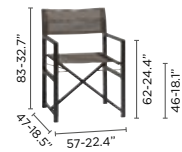

folding director's chair

optional teak armrest