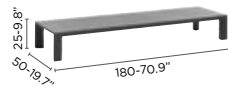

party table H

party table M

bar H

bar H with teak

dining table 160x160

dining table 80x80

coffee table S

low table A

high bistro table H

counter bistro table M

bistro table D

Selecta

What better way to spend your dinner than with friends, family or guests? Selecta offers a wide range of tables in a variety of sizes with ceramic tops: from the extendable table, which seats up to 12 people, to the cosy and practical bistro tables, available in 3 heights. Finish off your seating area with a range of dining and lounge chairs.