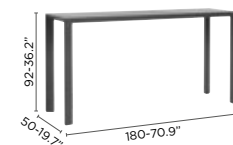

party table H

party table M

bar H

bar H with teak

dining table 160x160

dining table 80x80

coffee table S

low table A

high bistro table H

counter bistro table M

bistro table D

Selecta

What better way to spend your dinner than with friends, family or guests? Selecta offers a wide range of tables in a variety of sizes with ceramic tops: from the extendable table, which seats up to 12 people, to the cosy and practical bistro tables, available in 3 heights. Finish off your seating area with a range of dining and lounge chairs.