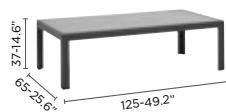

lounge chair

2,5-seater

small middle seat