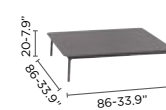

right corner double seat

large footrest

medium footrest

coffee table Z

Link

As our most modular collection, Link offers infinite possibilities. With removable backrests and a light structure, both seating and tables can be switched up to match your own unique design. Its soft, rounded cushions, laminated fabric in twisted linen and elegant teak legs show the collection's remarkable eye for detail.

corner seat 240.03 — corner seat 240.04 — coffee table 120 A

lounger 120.01 — Easy Fit side table elite A

corner seat 240.01 – middle seat 120 – footstool 120.02 – Easy Fit side table ellips B – Easy Fit side tables elite S, A & B