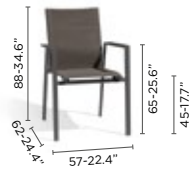

dining armchair
optional teak armrest

beach chair
optional teak armrest